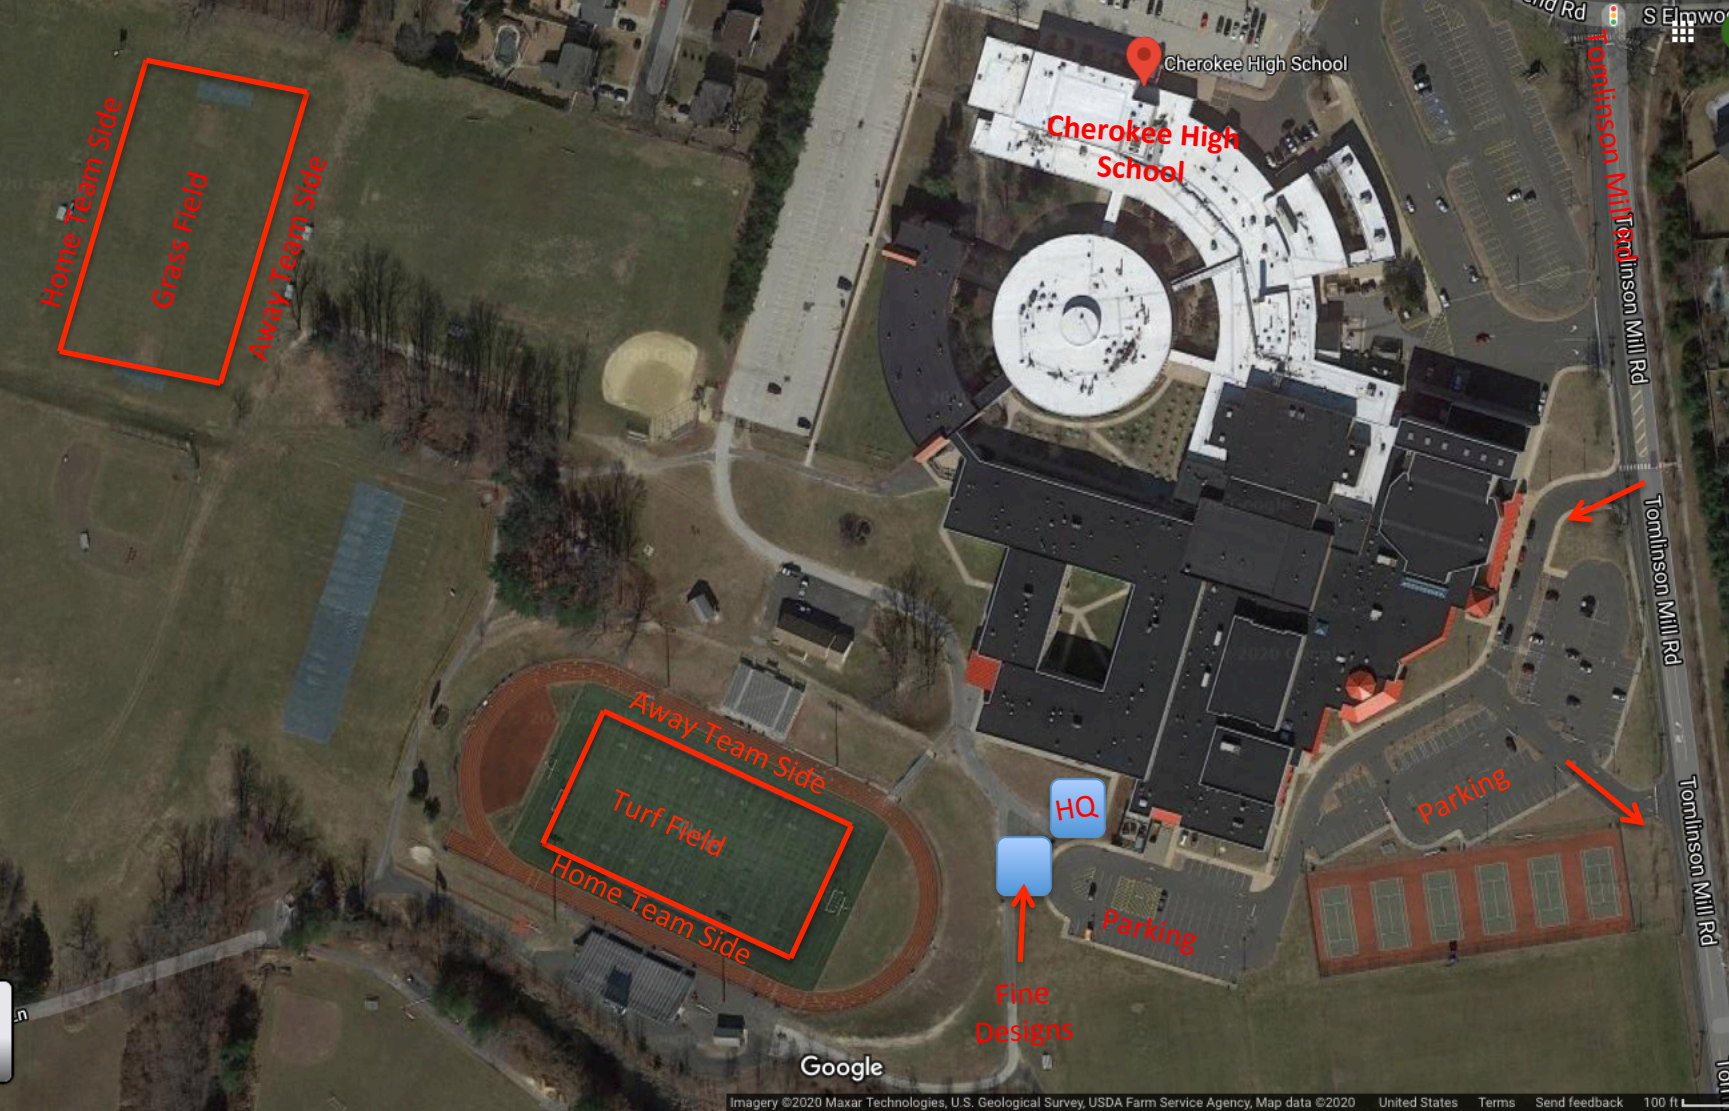

Memorial Sports Complex

1040 Tuckerton Road, Marlton, NJ 08053

Map
Evesham Fire & Rescue

Cherokee High School Fields

120 Tomlinson Mill Road, Marlton, NJ 08053

Voorhees Echelon Soccer Complex

255 Echelon Rd, Voorhees, NJ 08043